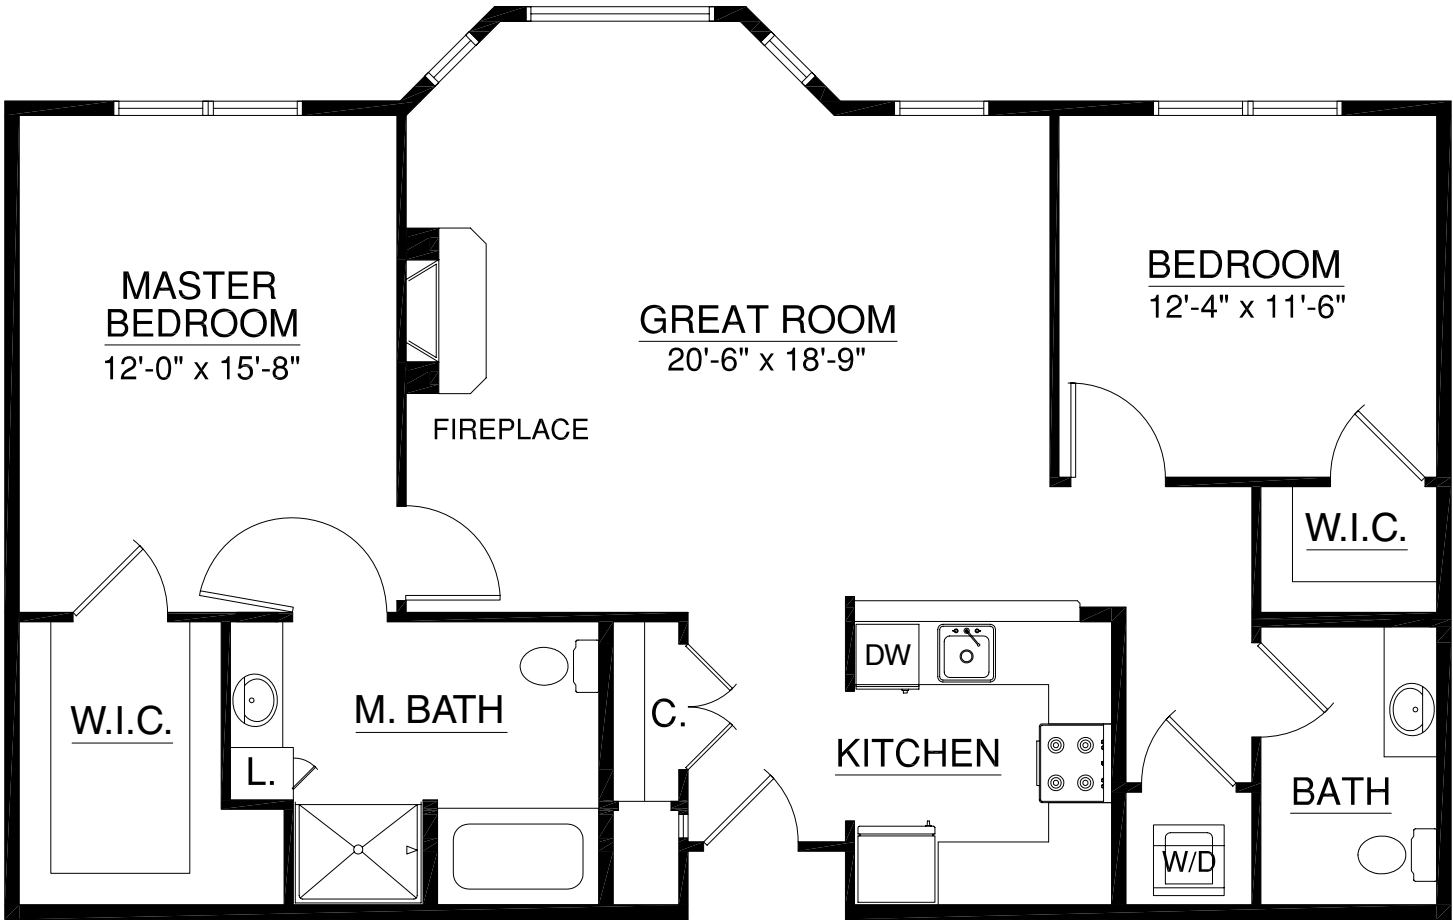

Apartments

Home 264
1,445 sq. ft.
2 Bedroom | Den | 2 Bath

A Touchmark® community
Est. 1980

For illustration purposes only. Square footage, actual room sizes, and features may vary. See construction documents.

For illustration purposes only. Square footage, actual room sizes, and features may vary. See construction documents.

Waterford at Harwood Groves

1200 Harwood Drive | Fargo, ND 58104 | 701-476-1200 | 800-715-3460 | WaterfordFargo.com

Apartments

Home 374
1,205 sq. ft.
2 Bedroom | 1.5 Bath

A Touchmark® community
Est. 1980

For illustration purposes only. Square footage, actual room sizes, and features may vary. See construction documents.