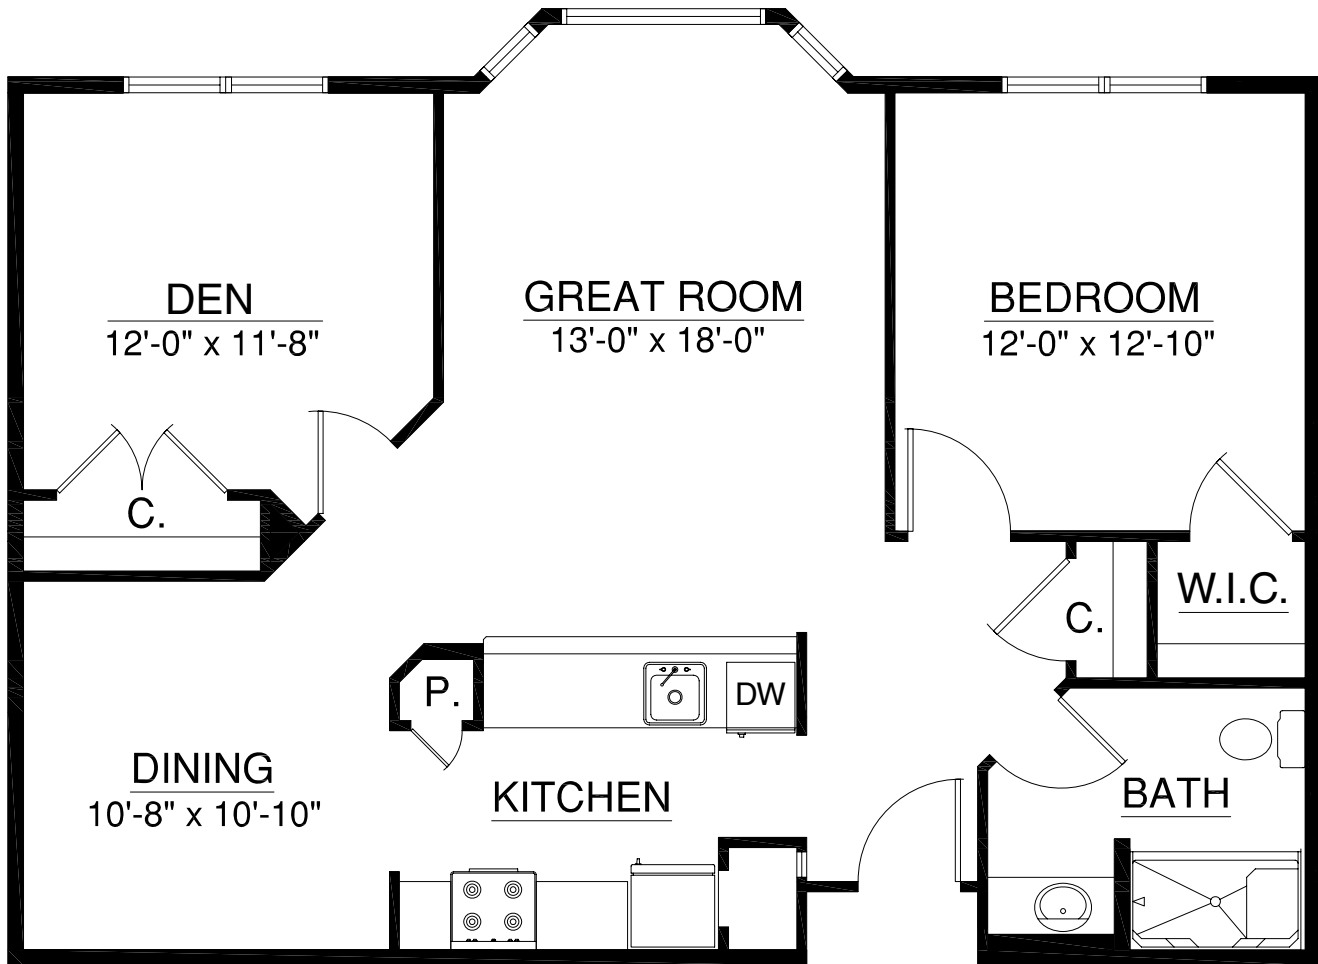

Waterford at Harwood Groves

1200 Harwood Drive | Fargo, ND 58104 | 701-476-1200 | 800-715-3460 | WaterfordFargo.com