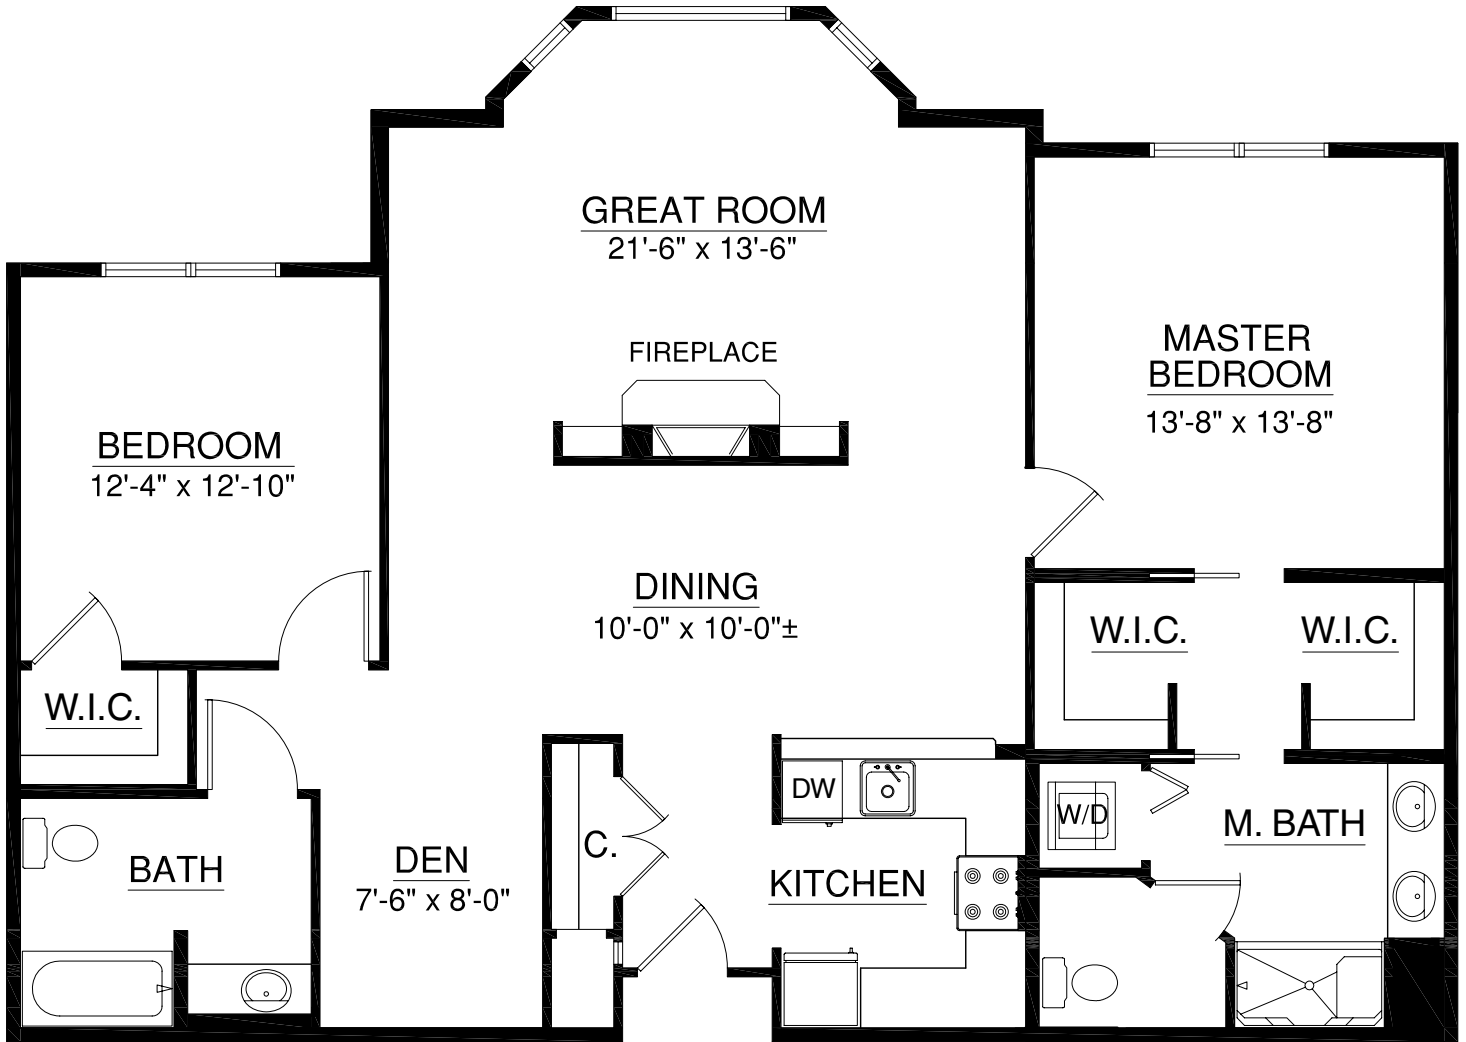

Apartments

Home 264
1,445 sq. ft.
2 Bedroom | Den | 2 Bath

A Touchmark® community
Est. 1980

For illustration purposes only. Square footage, actual room sizes, and features may vary. See construction documents.

Apartments

Home 374
1,205 sq. ft.
2 Bedroom | 1.5 Bath

A Touchmark® community
Est. 1980

For illustration purposes only. Square footage, actual room sizes, and features may vary. See construction documents.