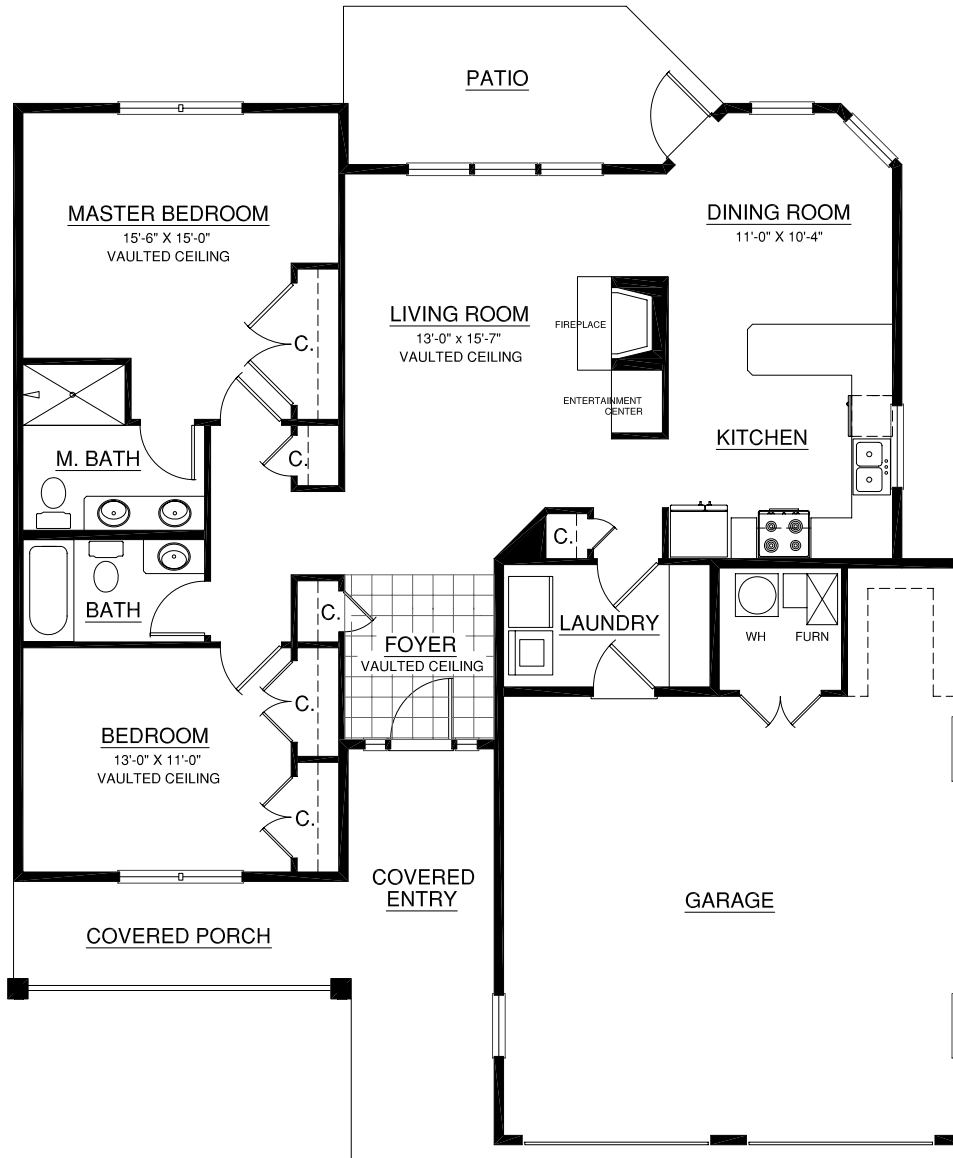

Waterford at Harwood Groves

1200 Harwood Drive | Fargo, ND 58104 | 701-476-1200 | 800-715-3460 | WaterfordFargo.com