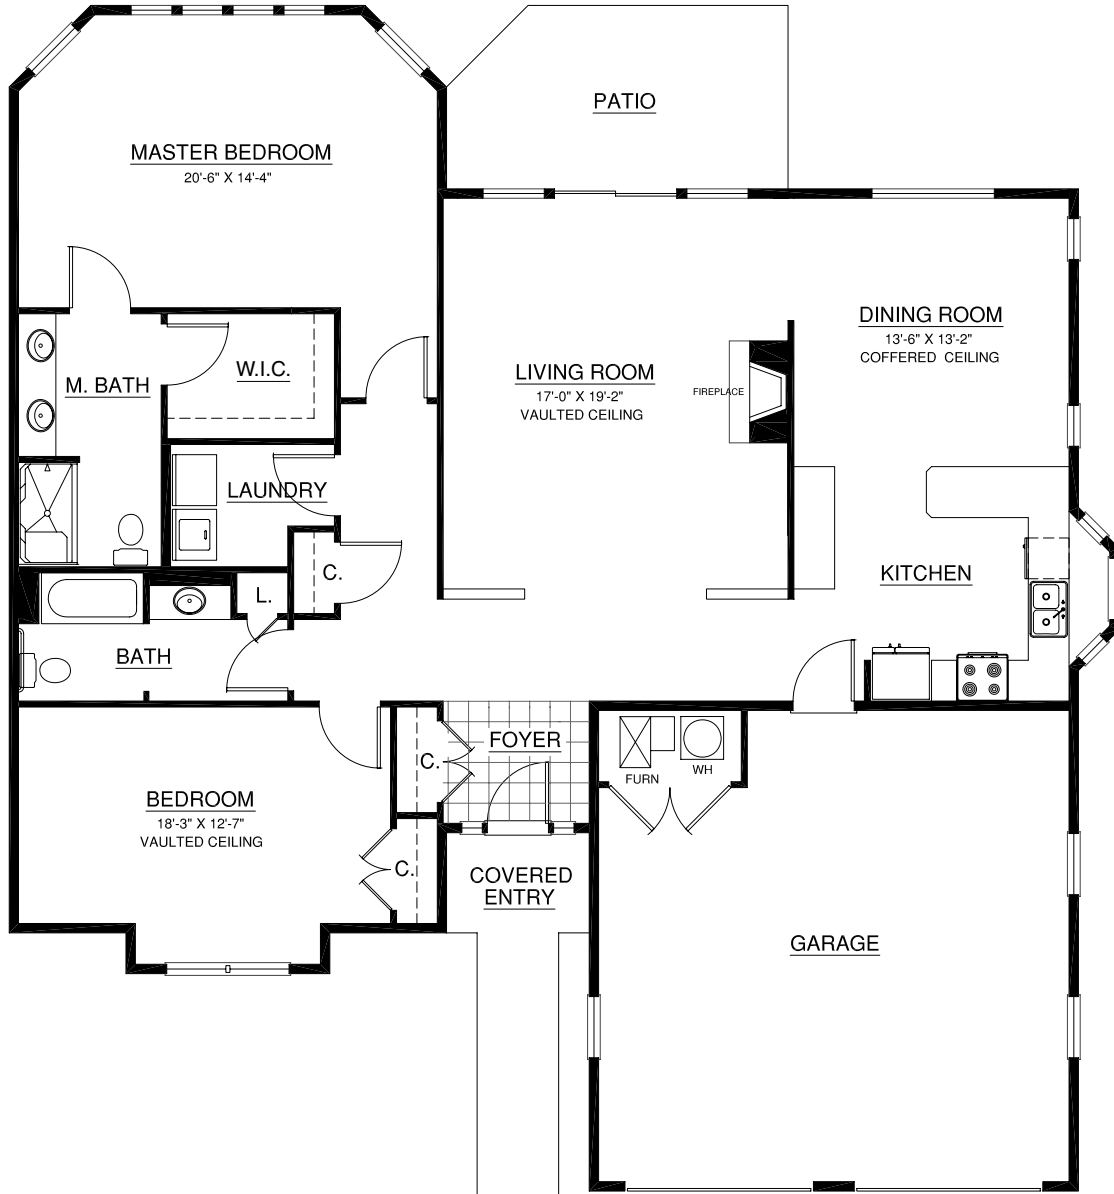

Waterford at Harwood Groves

1200 Harwood Drive | Fargo, ND 58104 | 701-476-1200 | 800-715-3460 | WaterfordFargo.com