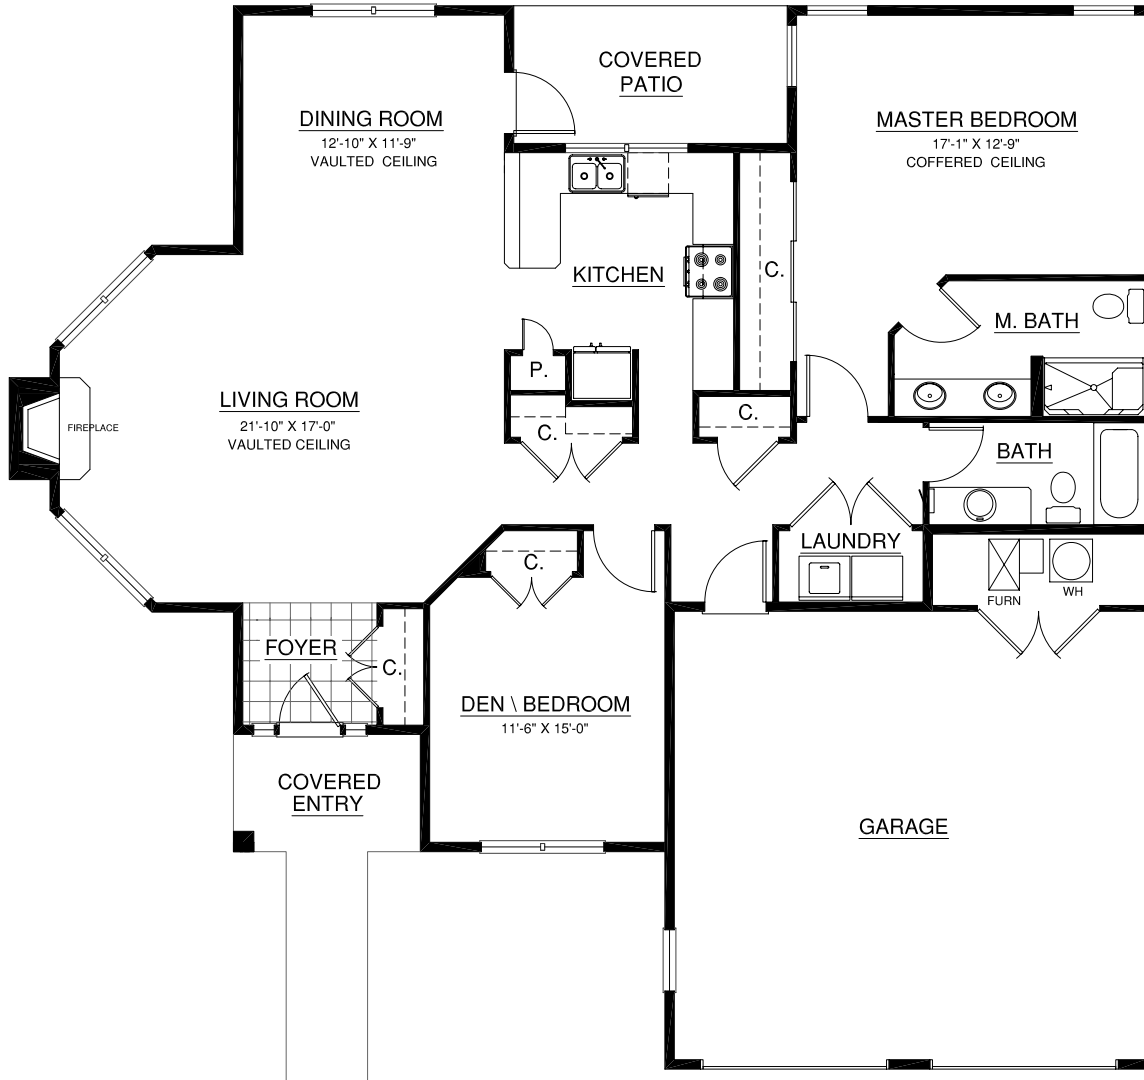

Cottage Homes

Resort-style Retirement

Wakefield
3430 Waterford Drive
1,559 sq. ft.
2 Bedroom | 2 Bath

A Touchmark® community
Est. 1980

For illustration purposes only. Square footage, actual room sizes, and features may vary. See construction documents.