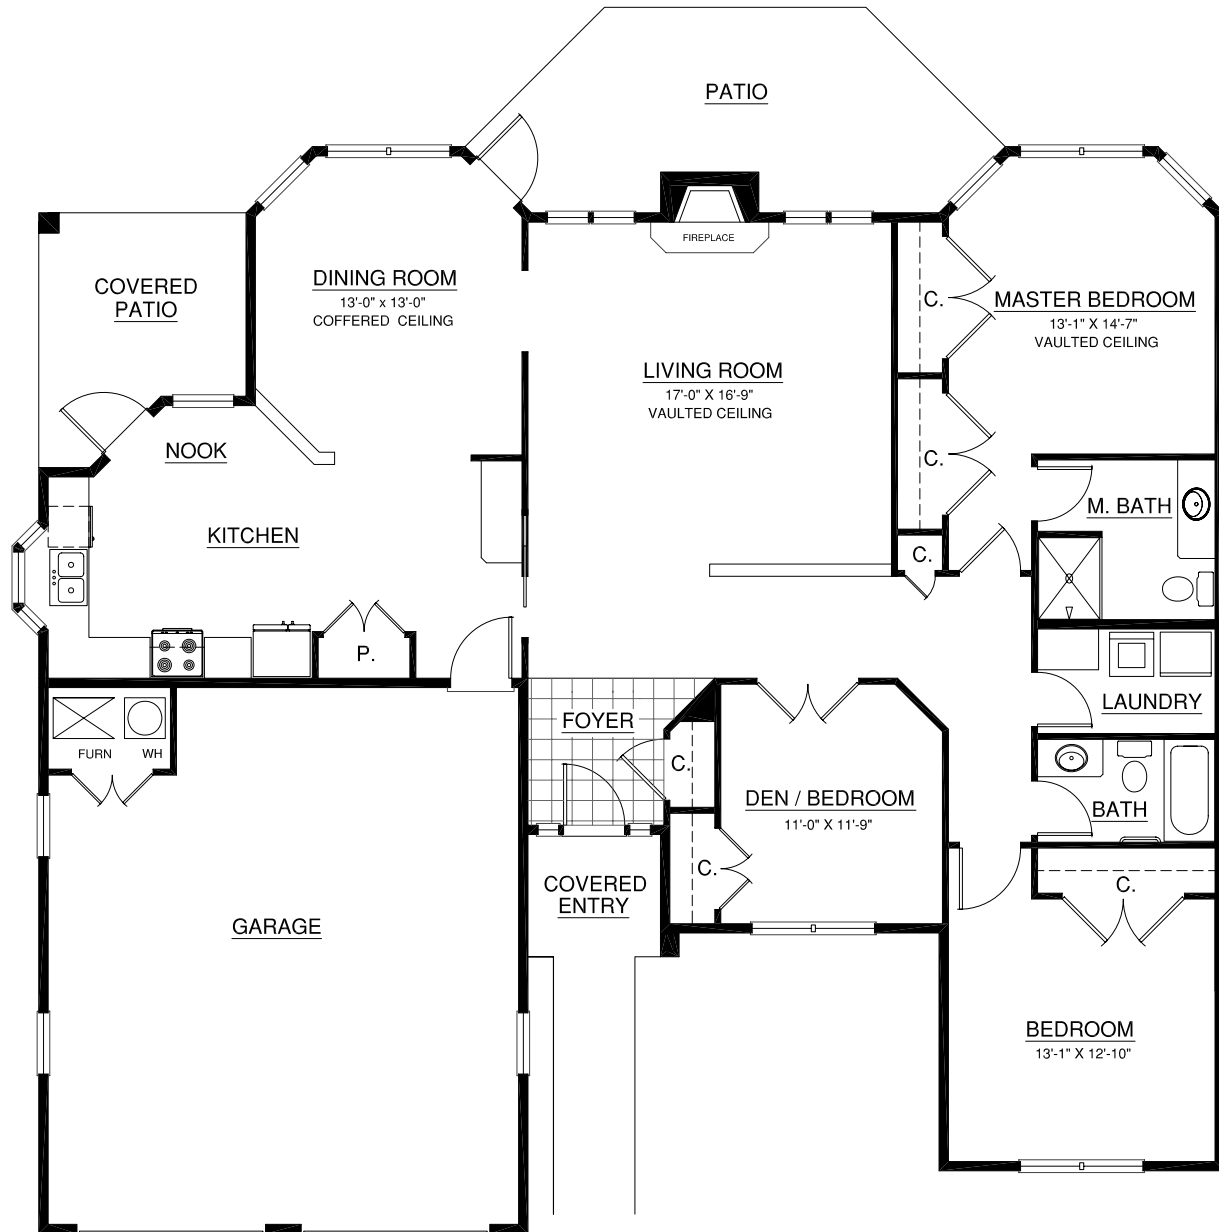

Cottage Homes

Resort-style Retirement

Avondale
3418 Waterford Drive
1,880 sq. ft.
2 Bedroom | Den | 2 Bath

A Touchmark® community
Est. 1980

For illustration purposes only. Square footage, actual room sizes, and features may vary. See construction documents.

Cottage Homes

Resort-style Retirement

Chelsea
3426 Waterford Drive
1,381 sq. ft.
2 Bedroom | 2 Bath

A Touchmark® community
Est. 1980

For illustration purposes only. Square footage, actual room sizes, and features may vary. See construction documents.