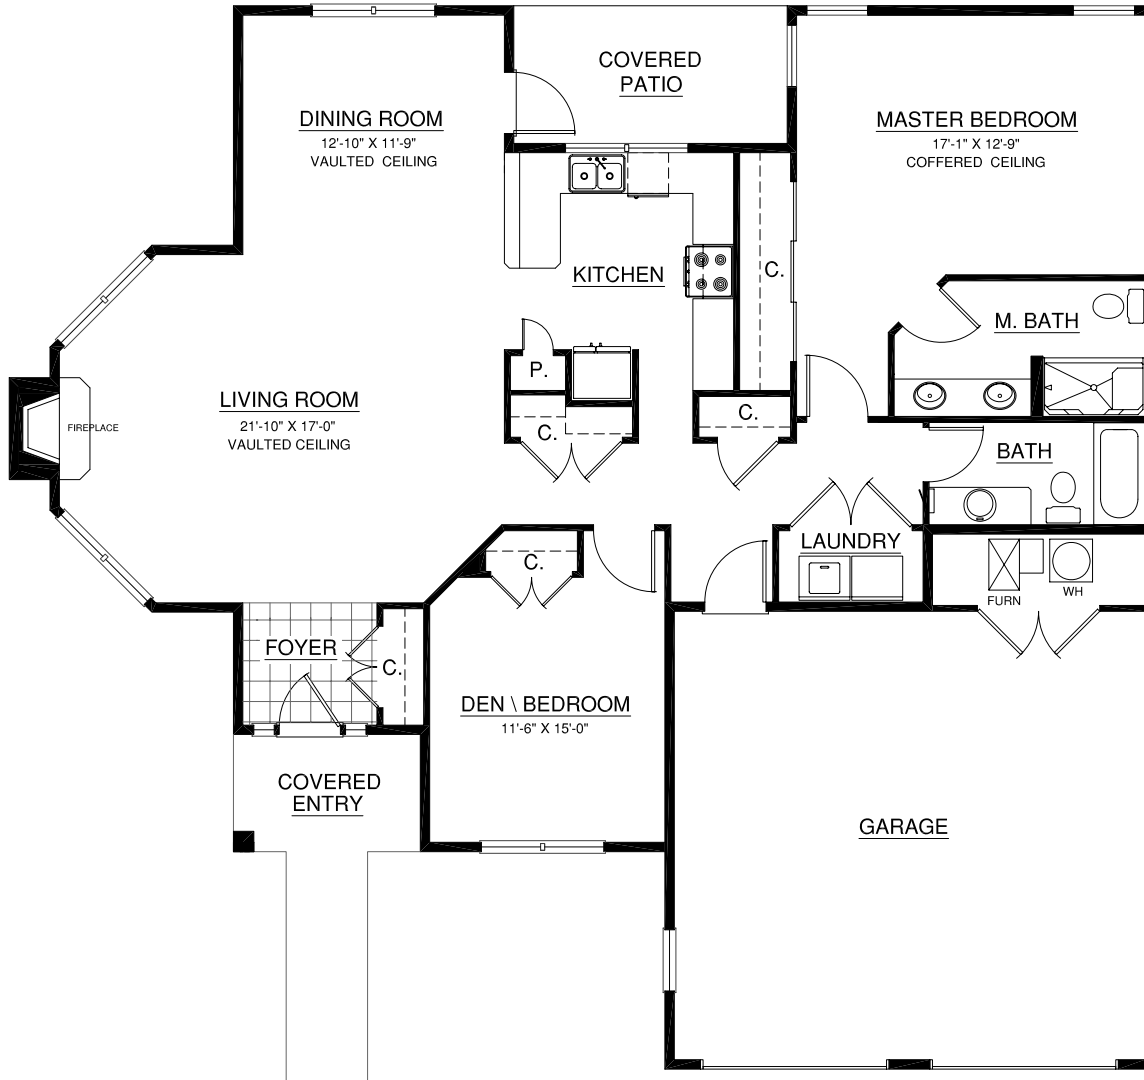

# Cottage Homes

Resort-style Retirement

**Wakefield**  
**3430 Waterford Drive**  
1,559 sq. ft.  
2 Bedroom | 2 Bath

A Touchmark® community  
Est. 1980

For illustration purposes only. Square footage, actual room sizes, and features may vary. See construction documents.