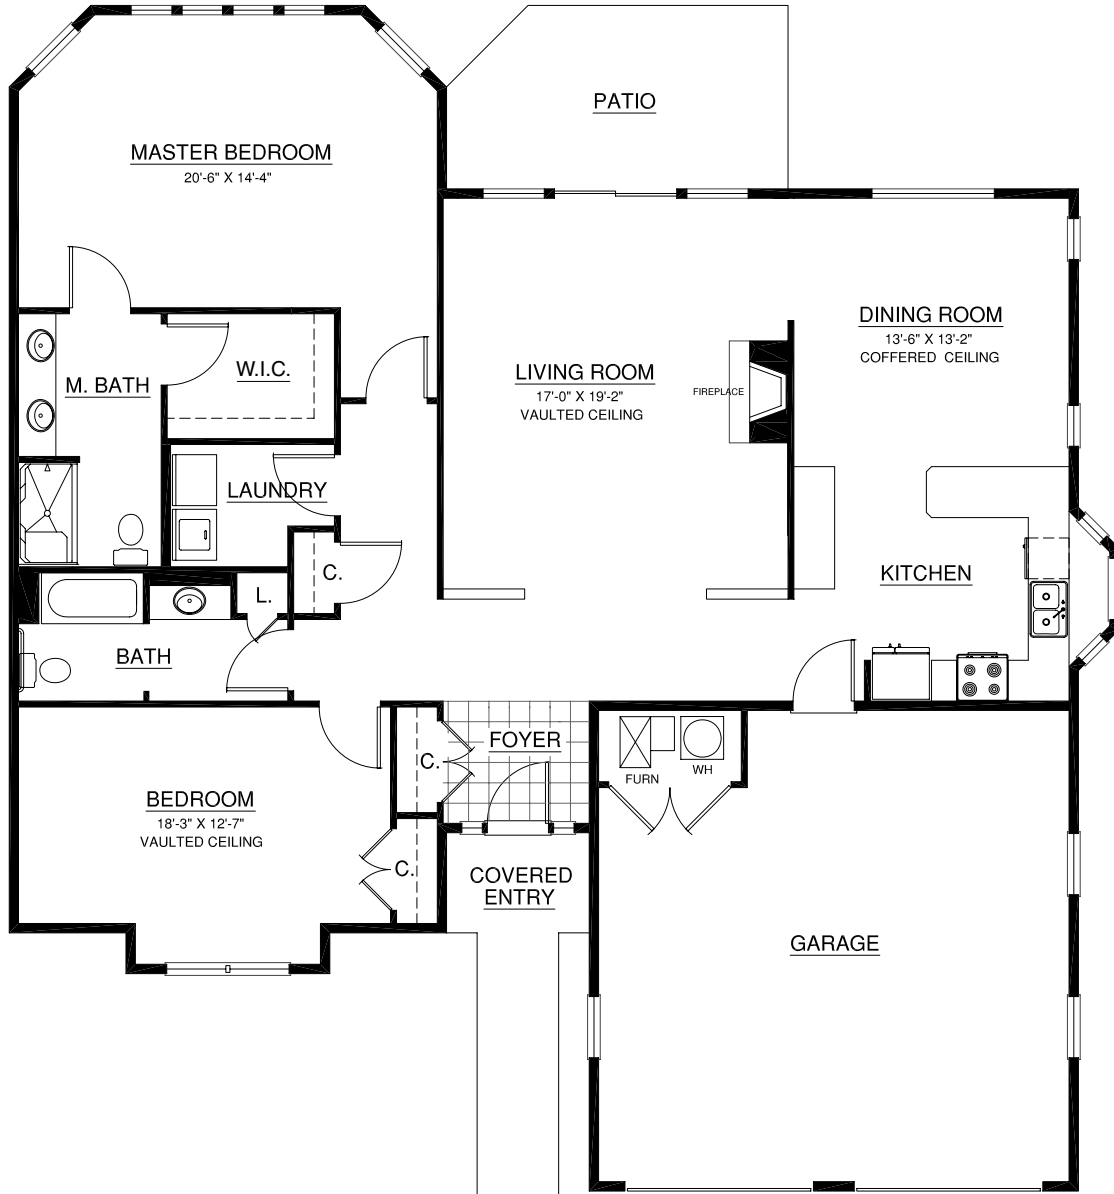

Cottage Homes

Resort-style Retirement

Dartmouth
3432 Waterford Drive
1,830 sq. ft.
2 Bedroom | 2 Bath

A Touchmark® community
Est. 1980

For illustration purposes only. Square footage, actual room sizes, and features may vary. See construction documents.