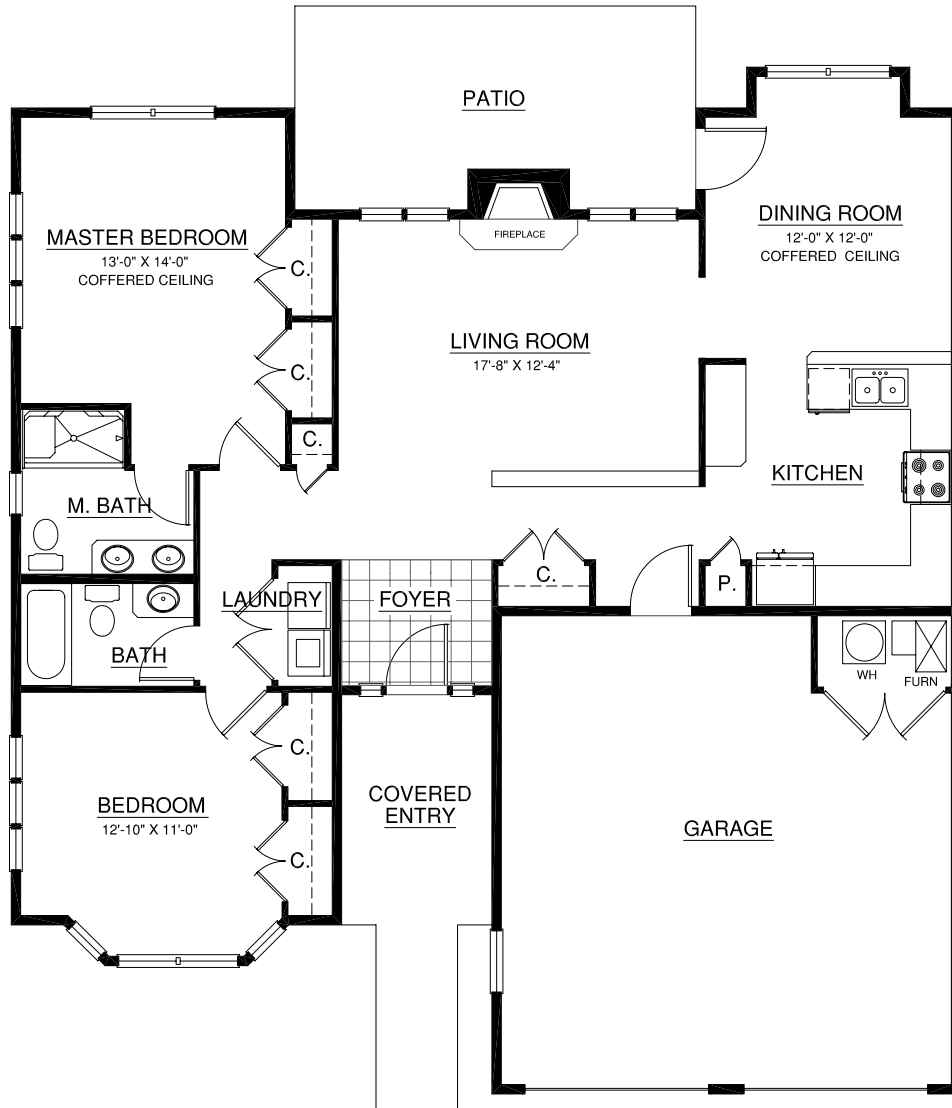

Cottage Homes

Resort-style Retirement

Chelsea
3426 Waterford Drive
1,381 sq. ft.
2 Bedroom | 2 Bath

A Touchmark® community
Est. 1980

For illustration purposes only. Square footage, actual room sizes, and features may vary. See construction documents.