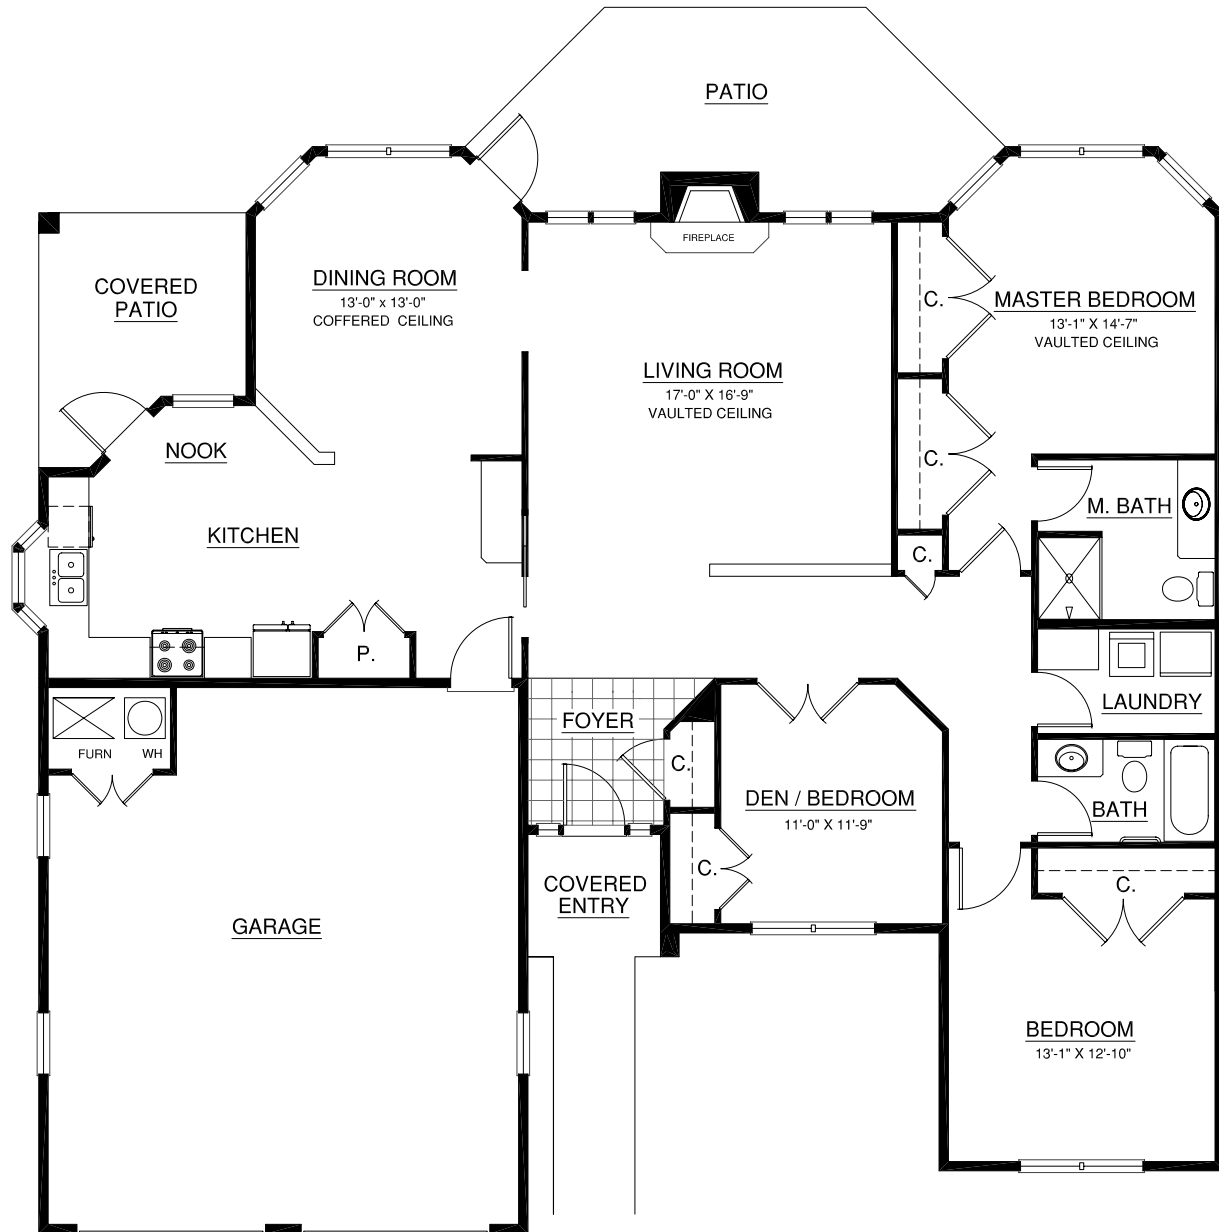

Cottage Homes

Resort-style Retirement

Avondale
3418 Waterford Drive
1,880 sq. ft.
2 Bedroom | Den | 2 Bath

A Touchmark® community
Est. 1980

For illustration purposes only. Square footage, actual room sizes, and features may vary. See construction documents.