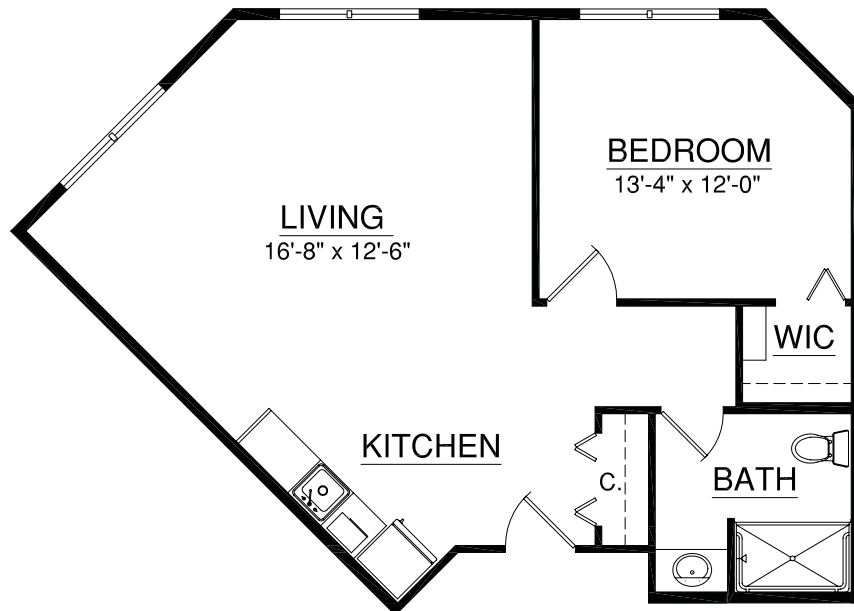

Condo-style Homes

Resort-style Retirement

Phase I, Assisted Living

720 sq. ft.

1 Bedroom | 1 Bath

A Touchmark® community
Est. 1980

For illustration purposes only. Square footage, actual room sizes, and features may vary. See construction documents.