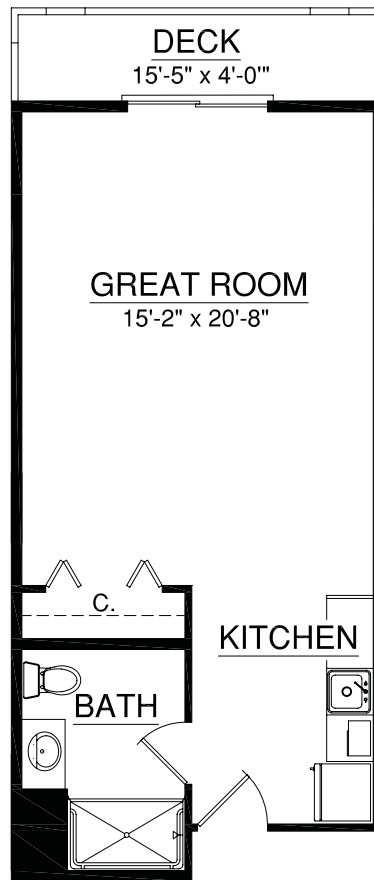

Condo-style Homes

Resort-style Retirement

Phase I, Assisted Living

505 sq. ft.

Studio

A Touchmark® community
Est. 1980

For illustration purposes only. Square footage, actual room sizes, and features may vary. See construction documents.