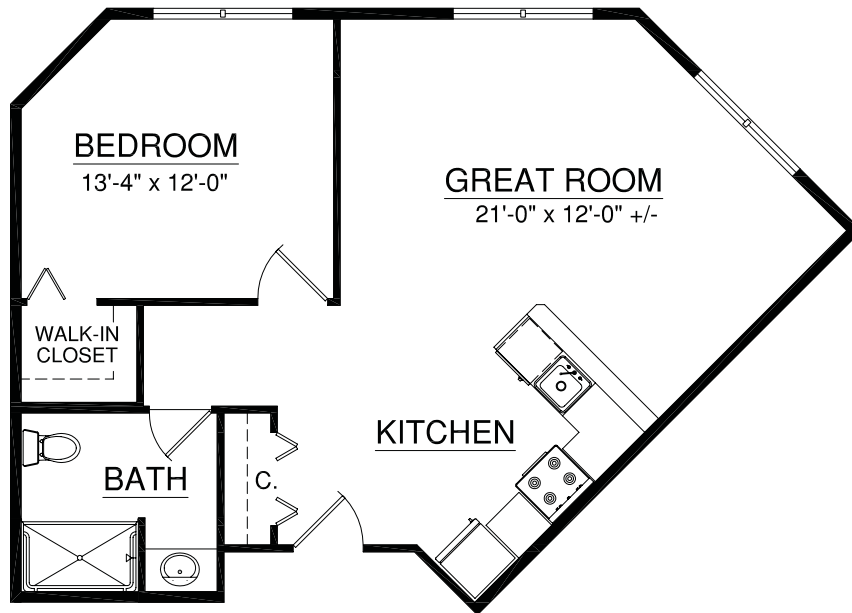

Condo-style Homes

Resort-style Retirement

Phase I, Standard Plan

715 sq. ft.

1 Bedroom | 1 Bath

A Touchmark® community
Est. 1980

For illustration purposes only. Square footage, actual room sizes, and features may vary. See construction documents.