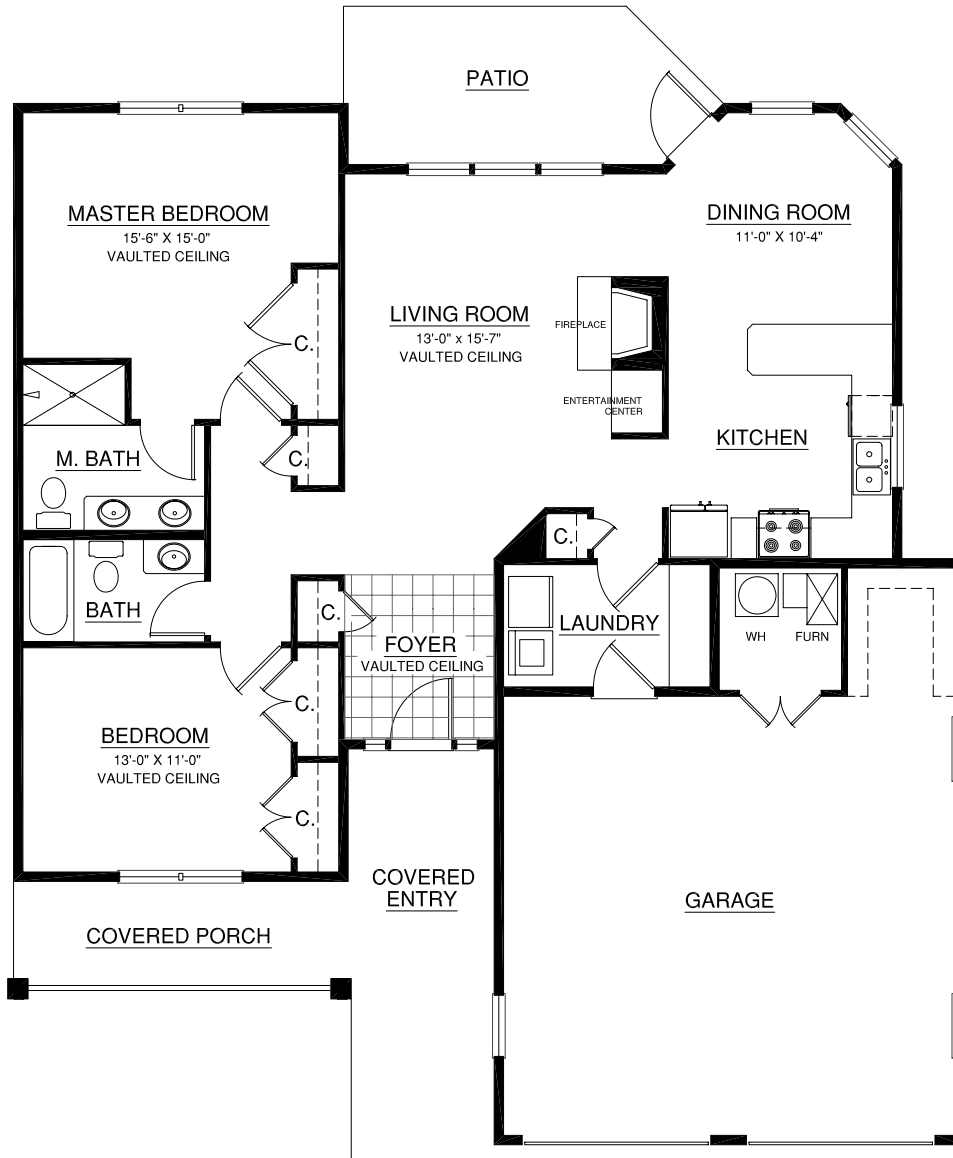

Cottage Homes

Resort-style Retirement

Amherst
3420 Waterford Drive
1,325 sq. ft.
2 Bedroom | 2 Bath

A Touchmark® community
Est. 1980

For illustration purposes only. Square footage, actual room sizes, and features may vary. See construction documents.